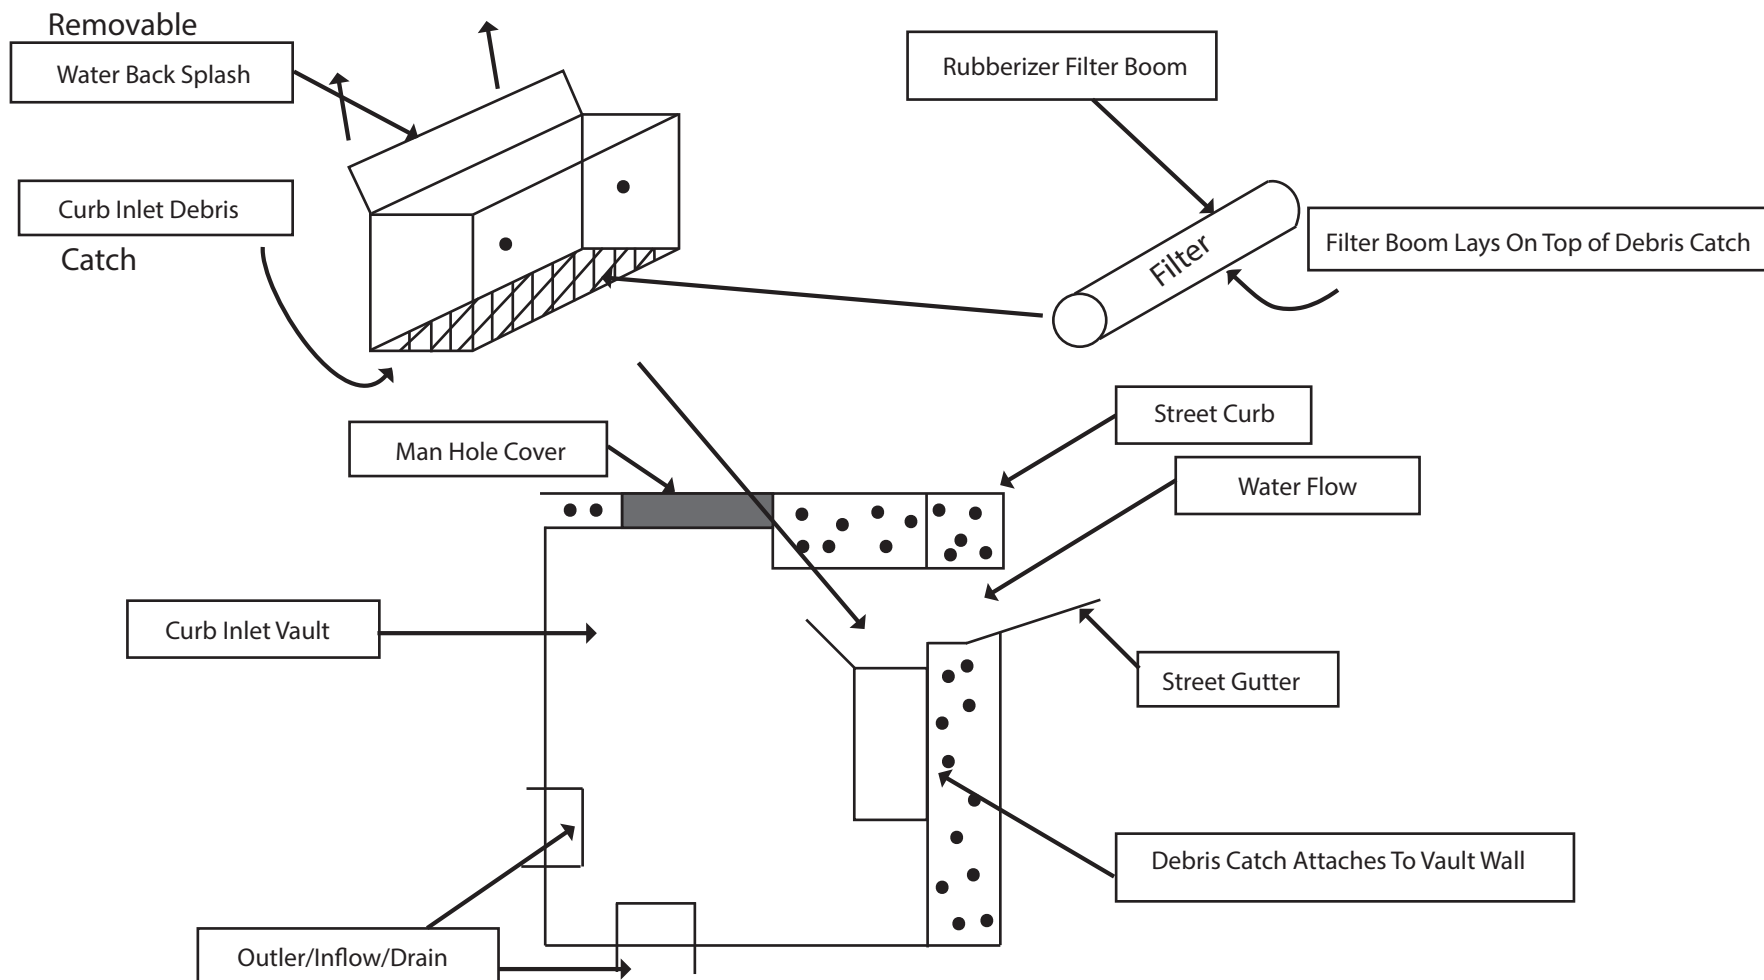

Curb Inlet Debris Catch and Filter

\*Removable Back Splash Available for Easy Clean-Out.

**RUBBERIZER**  
Authorized Dealer  
CatchBasinFilters.com

CatchBasinFilter.com  
[John@fossilfilter.net](mailto:John@fossilfilter.net)

Ph: 714.401.7742  
John Commercial Services

Curb Inlet Debris Catch - Part Number RGSCurb304  
See Specs - Replacement: Equivalent For Kristar or better

Filters: Rubberizer™ Filter Boom EPA Rated 100% Fill  
3.5" Diameter or 80% fill filters w/clips